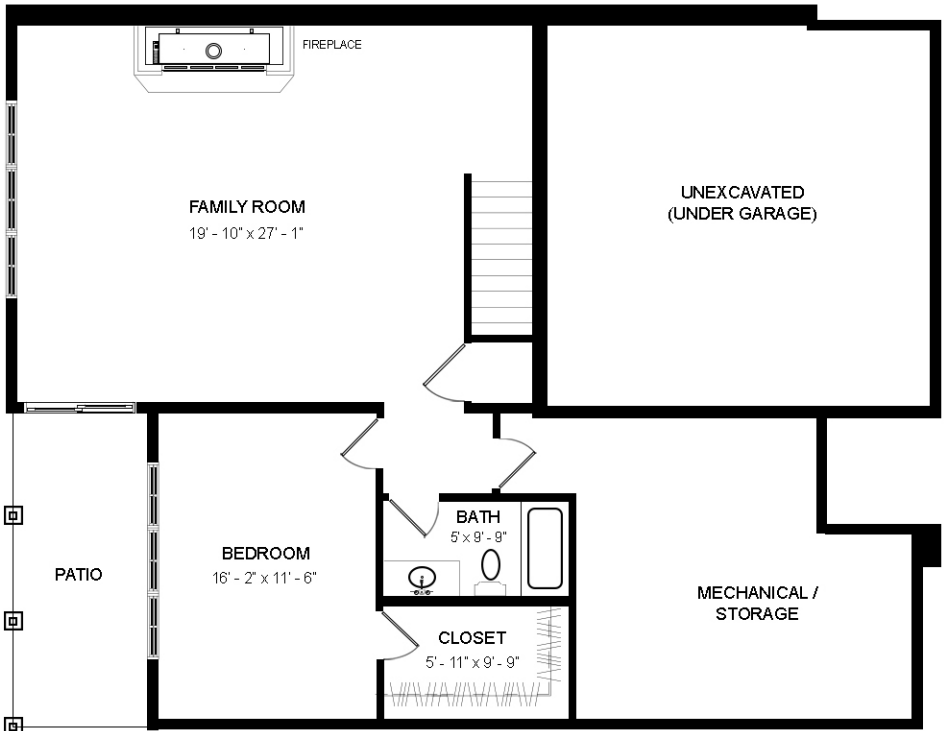

STONEBOROUGH - Rambler

3 Bedroom 3 Bath - 2,170 Sq Ft

Main Level

Lower Level