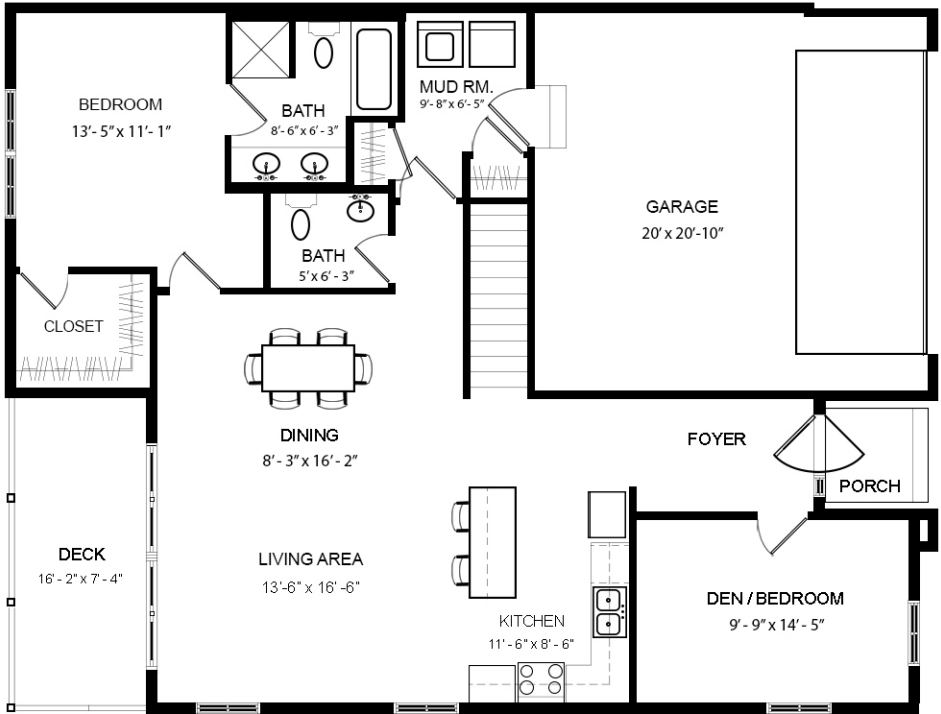

STONEBOROUGH - Rambler

3 Bedroom 3 Bath - 2,170 Sq Ft

Main Level

Lower Level