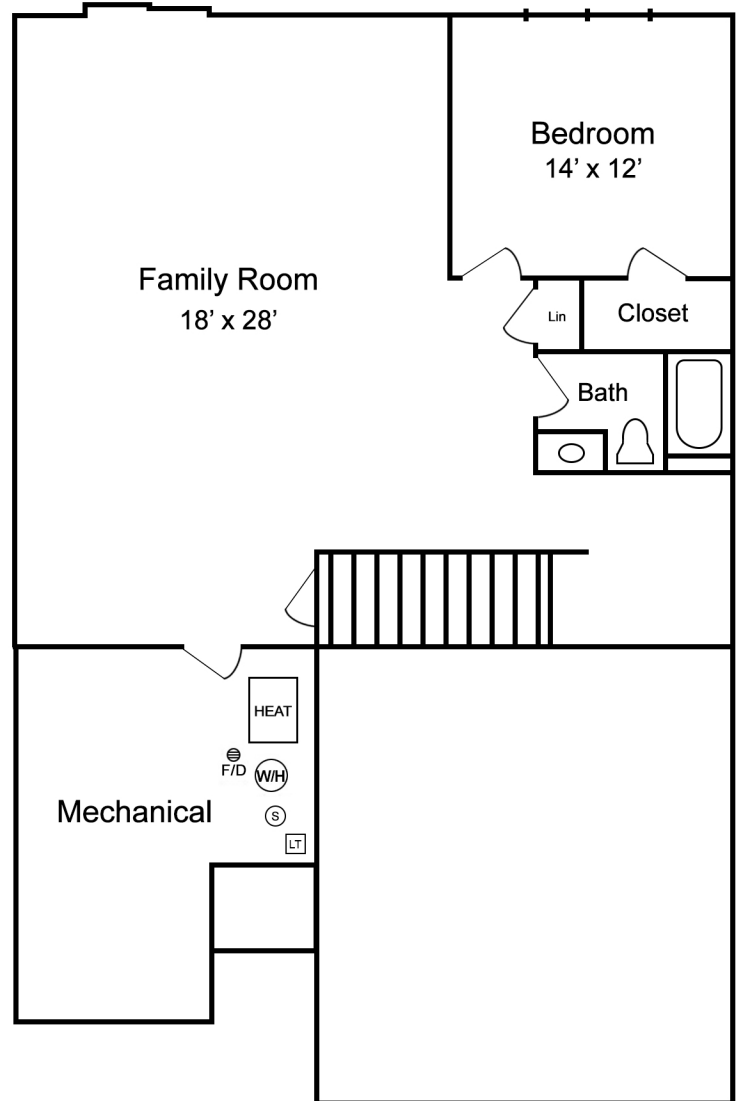

# ARCADIA - *Rambler*

3 Bed 3 Bath - 2,047 Sq Ft

Main Level

Lower Level  
with Walkout