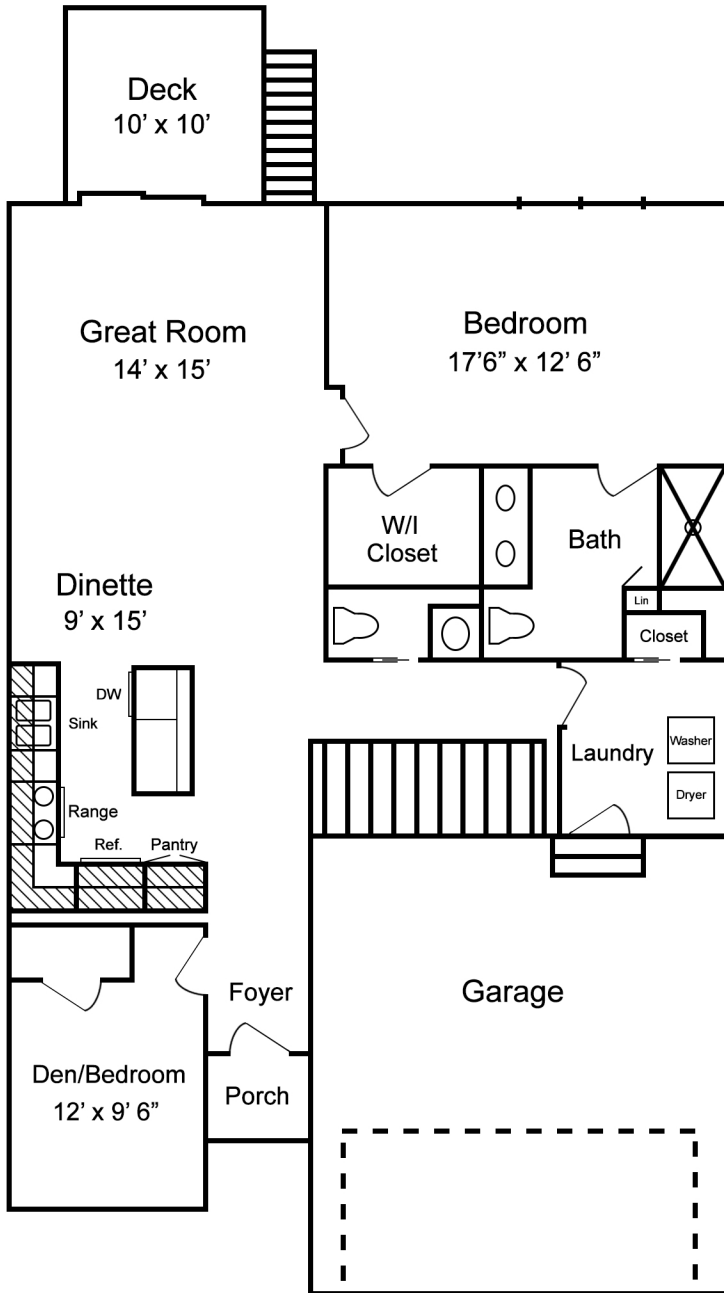

# ARCADIA - *Rambler*

3 Bed 3 Bath - 2,047 Sq Ft

Main Level

Lower Level  
with Walkout