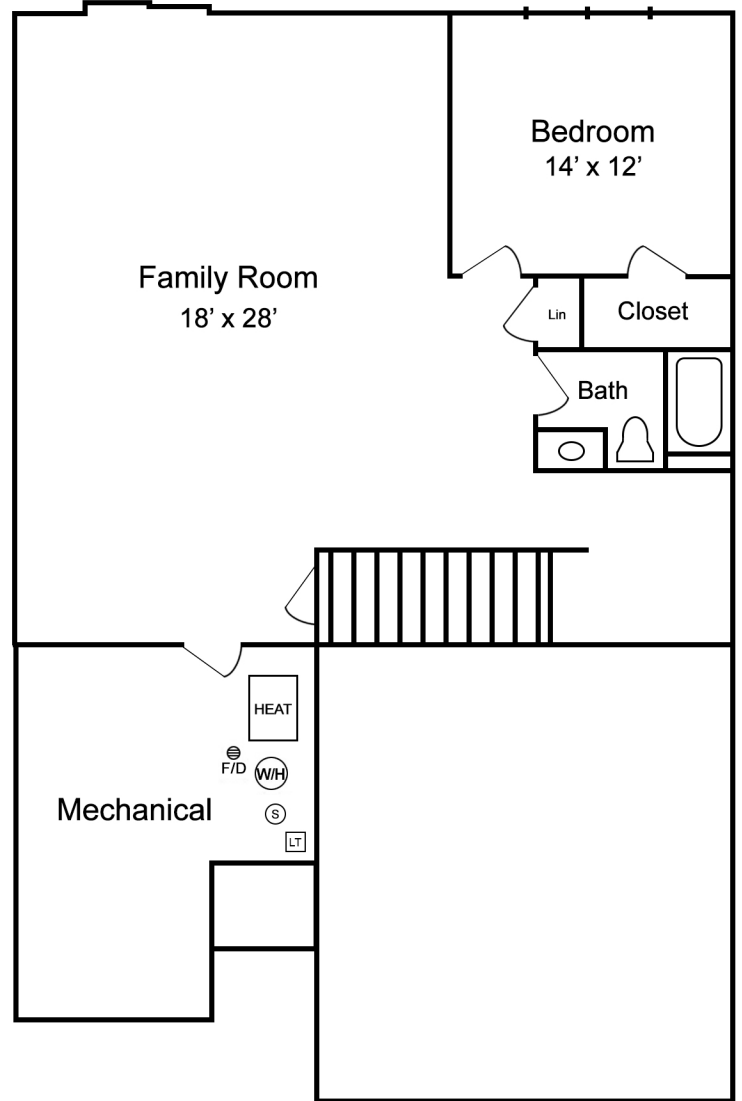

# ARCADIA - Rambler

3 Bed 3 Bath - 2,047 Sq Ft

Main Level

Lower Level  
with Walkout