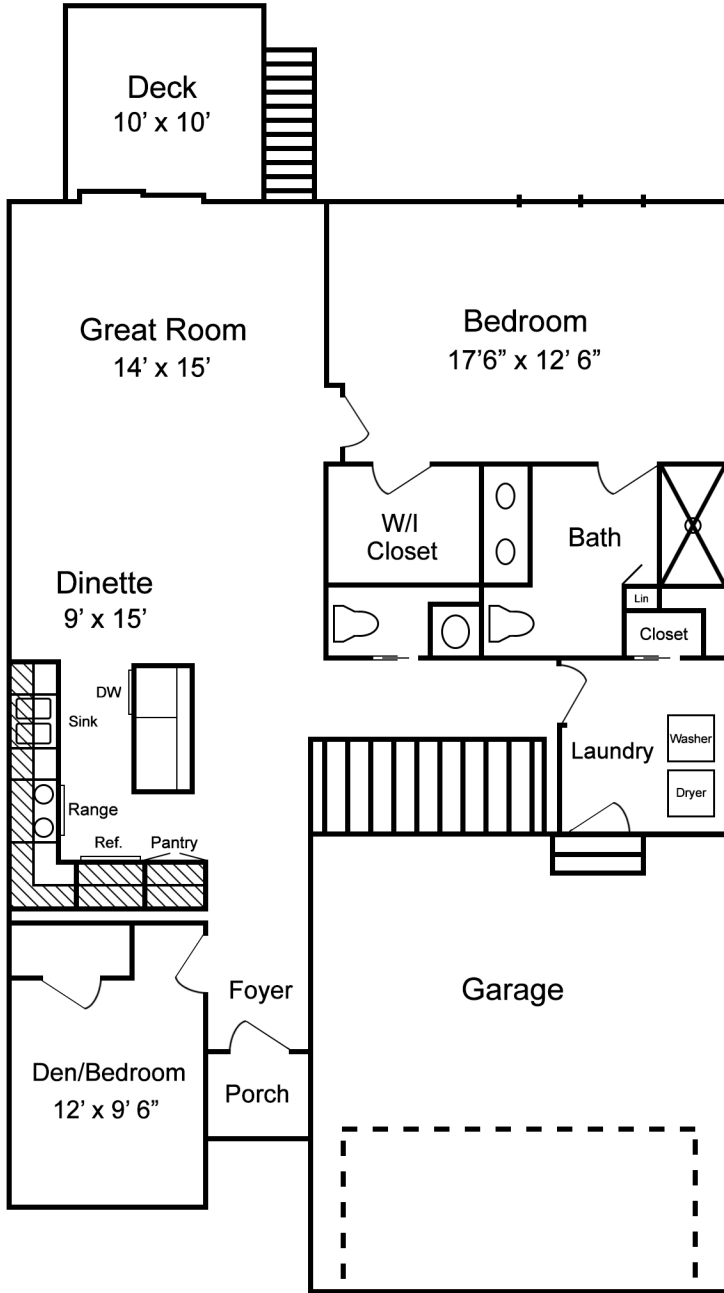

# ARCADIA - Rambler

3 Bed 3 Bath - 2,047 Sq Ft

Main Level

Lower Level  
with Walkout