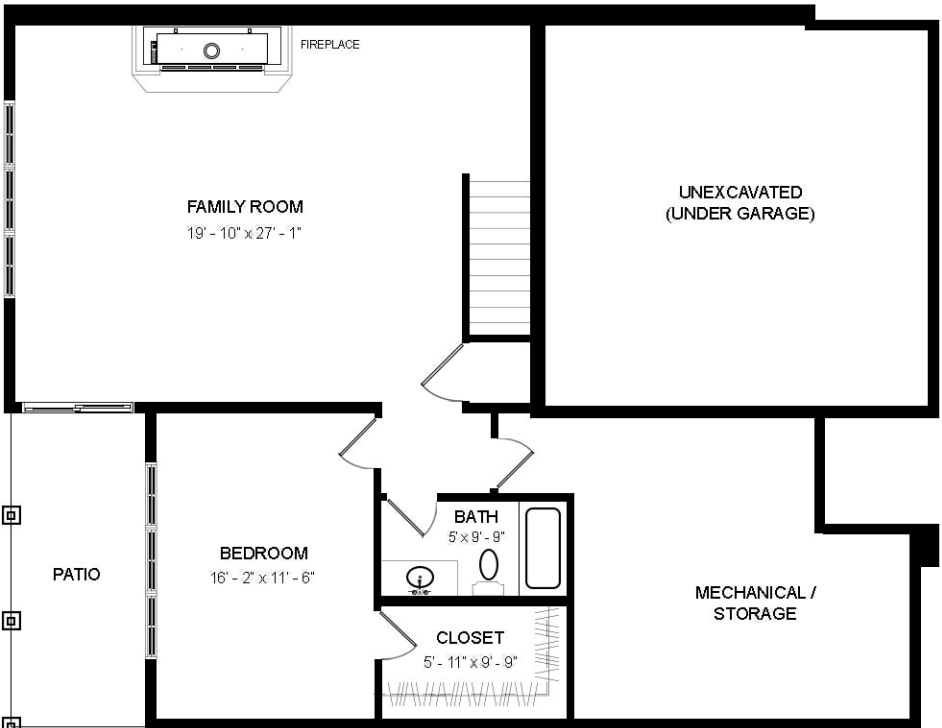

STONEBOROUGH - *Rambler*

3 Bedroom 3 Bath - 2,170 Sq Ft

Main Level

Lower Level