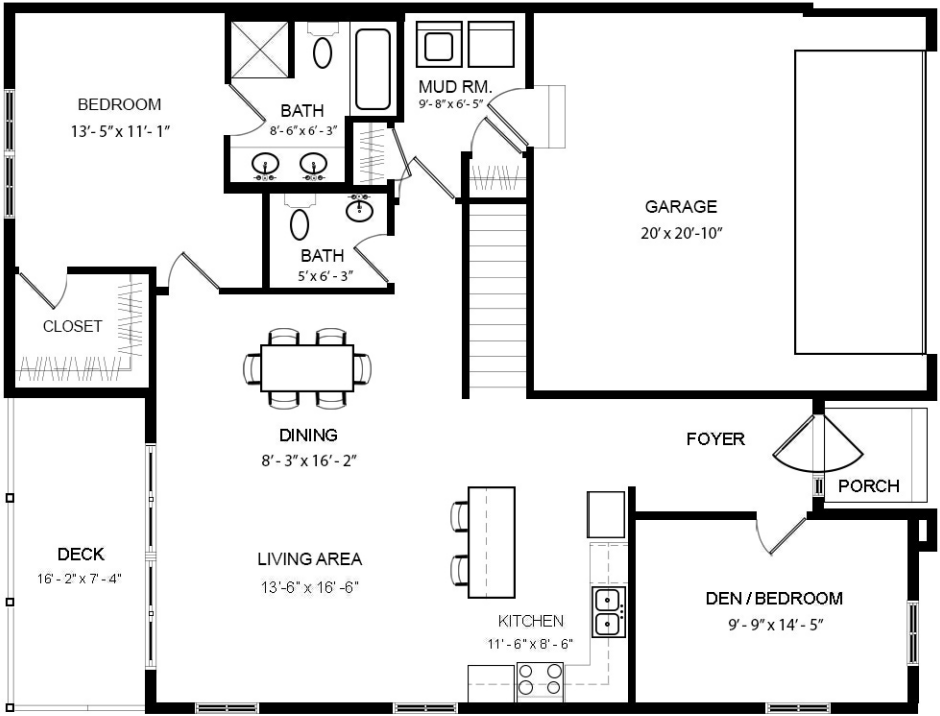

STONEBOROUGH - *Rambler*

3 Bedroom 3 Bath - 2,170 Sq Ft

Main Level

Lower Level